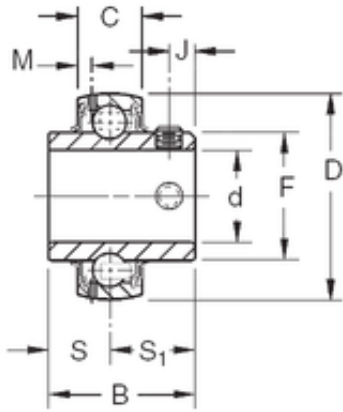

Xiangtan Huaxing Material Co., Ltd.

68,2625 mm x 125 mm x 69,85 mm TIMKEN GY1211KRRB Insert Bearings Spherical OD

Bearing No. GY1211KRRB

GY1211KRRB Bearing 2D drawings and 3D CAD models

Size	68.2625x125x69.85 mm
Bore Diameter	68,2625 mm
Outer Diameter	125 mm
Width	69,85 mm
d	68,2625 mm
D	125 mm
B	69,85 mm
C	28 mm
S1	42,84 mm
F	86,92 mm
J	12 mm
M	5,08 mm
S	26,97 mm
Thread (G)	M12X1,75
Basic dynamic load rating (C)	69,5 kN